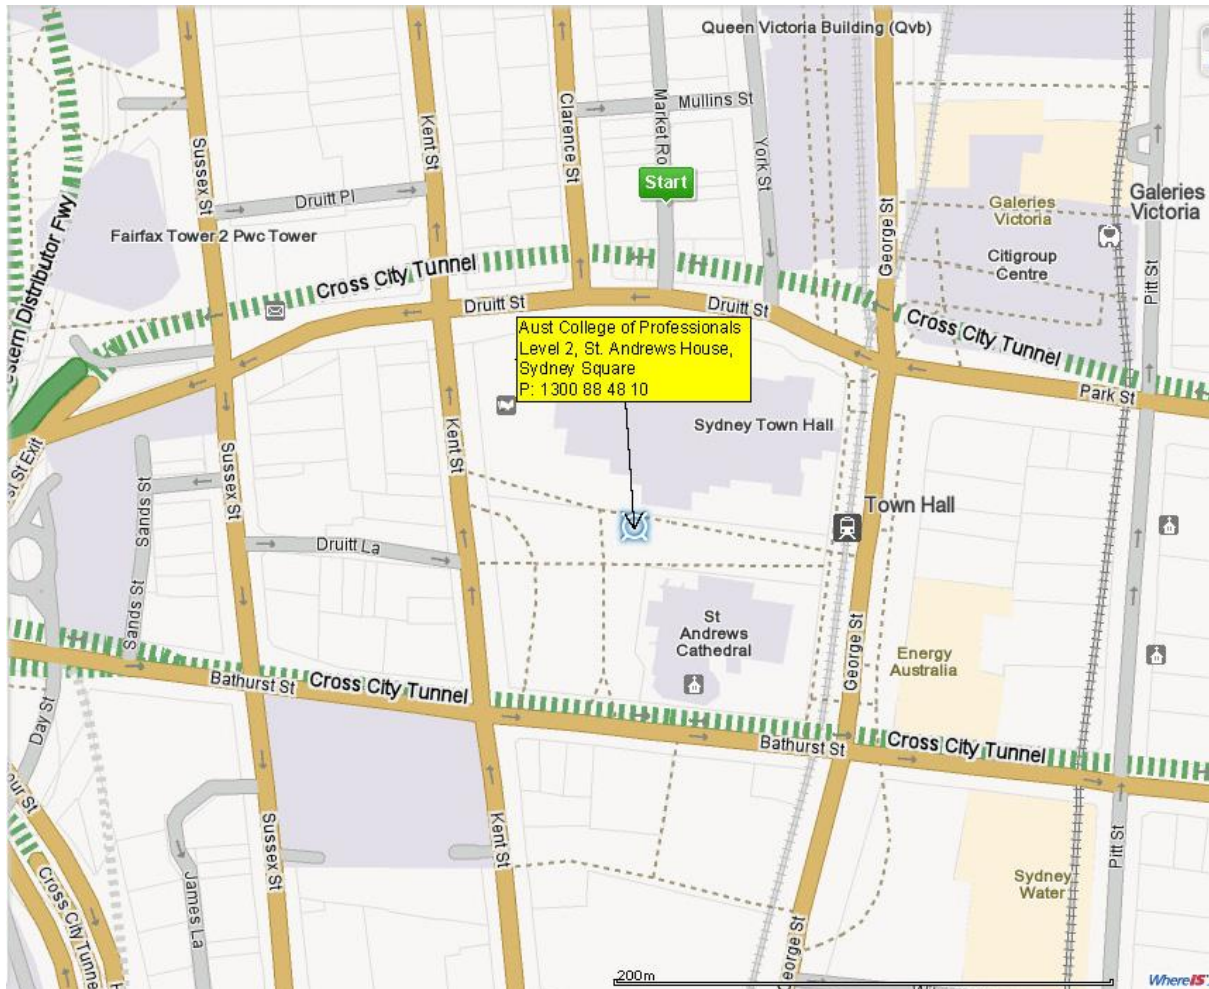

Australian College of Professionals

Where to Find Us

Level 2, St Andrew's House, Town Hall Square, Sydney NSW 2000
P: 1300 88 48 10

Building entry is between St Andrew's Cathedral & Sydney Town Hall

Train:

Exit western side Town Hall Station using underground concourse marked Town Hall square. Proceed up escalators at the end of the concourse up to Red Cross Centre. At the top of the escalators proceed left to the lift foyer of St Andrew's House.

Bus:

Alight on George St at Town Hall. Cross to western side of George St & continue to Red Cross building. Lift foyer is to the left of Red Cross entryway.

Parking:

Wilson Car Park, St Andrew's House (464 Kent Street) - enter from south end of Kent St